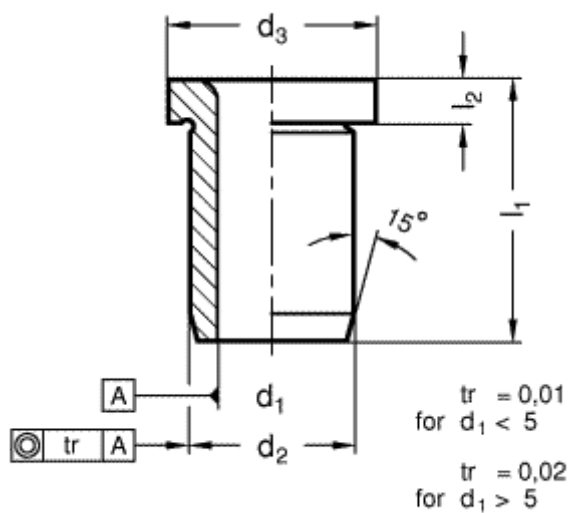

Article number: 201134036

Description: E+G Guide bush DIN 172-B6,8-10-A
with Collar

Measures

$d_1 = 6,8$ for M8

$d_2 = 12$

$d_3 = 15$

$l_1 = 10$

$l_2 = 3$